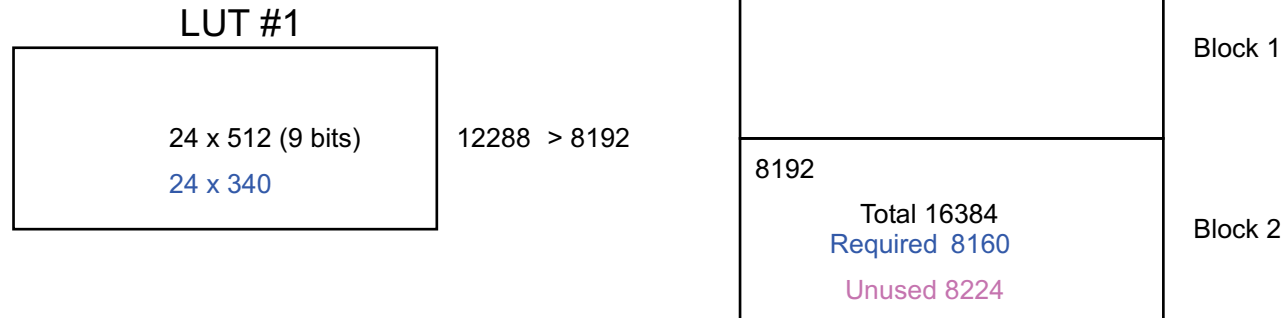

13. Reduce Unused Memory Space

Double Port Mode

One LUT takes two M9K memory blocks

Single Port Mode (Packed Mode)

One LUT takes one and half M9K memory blocks