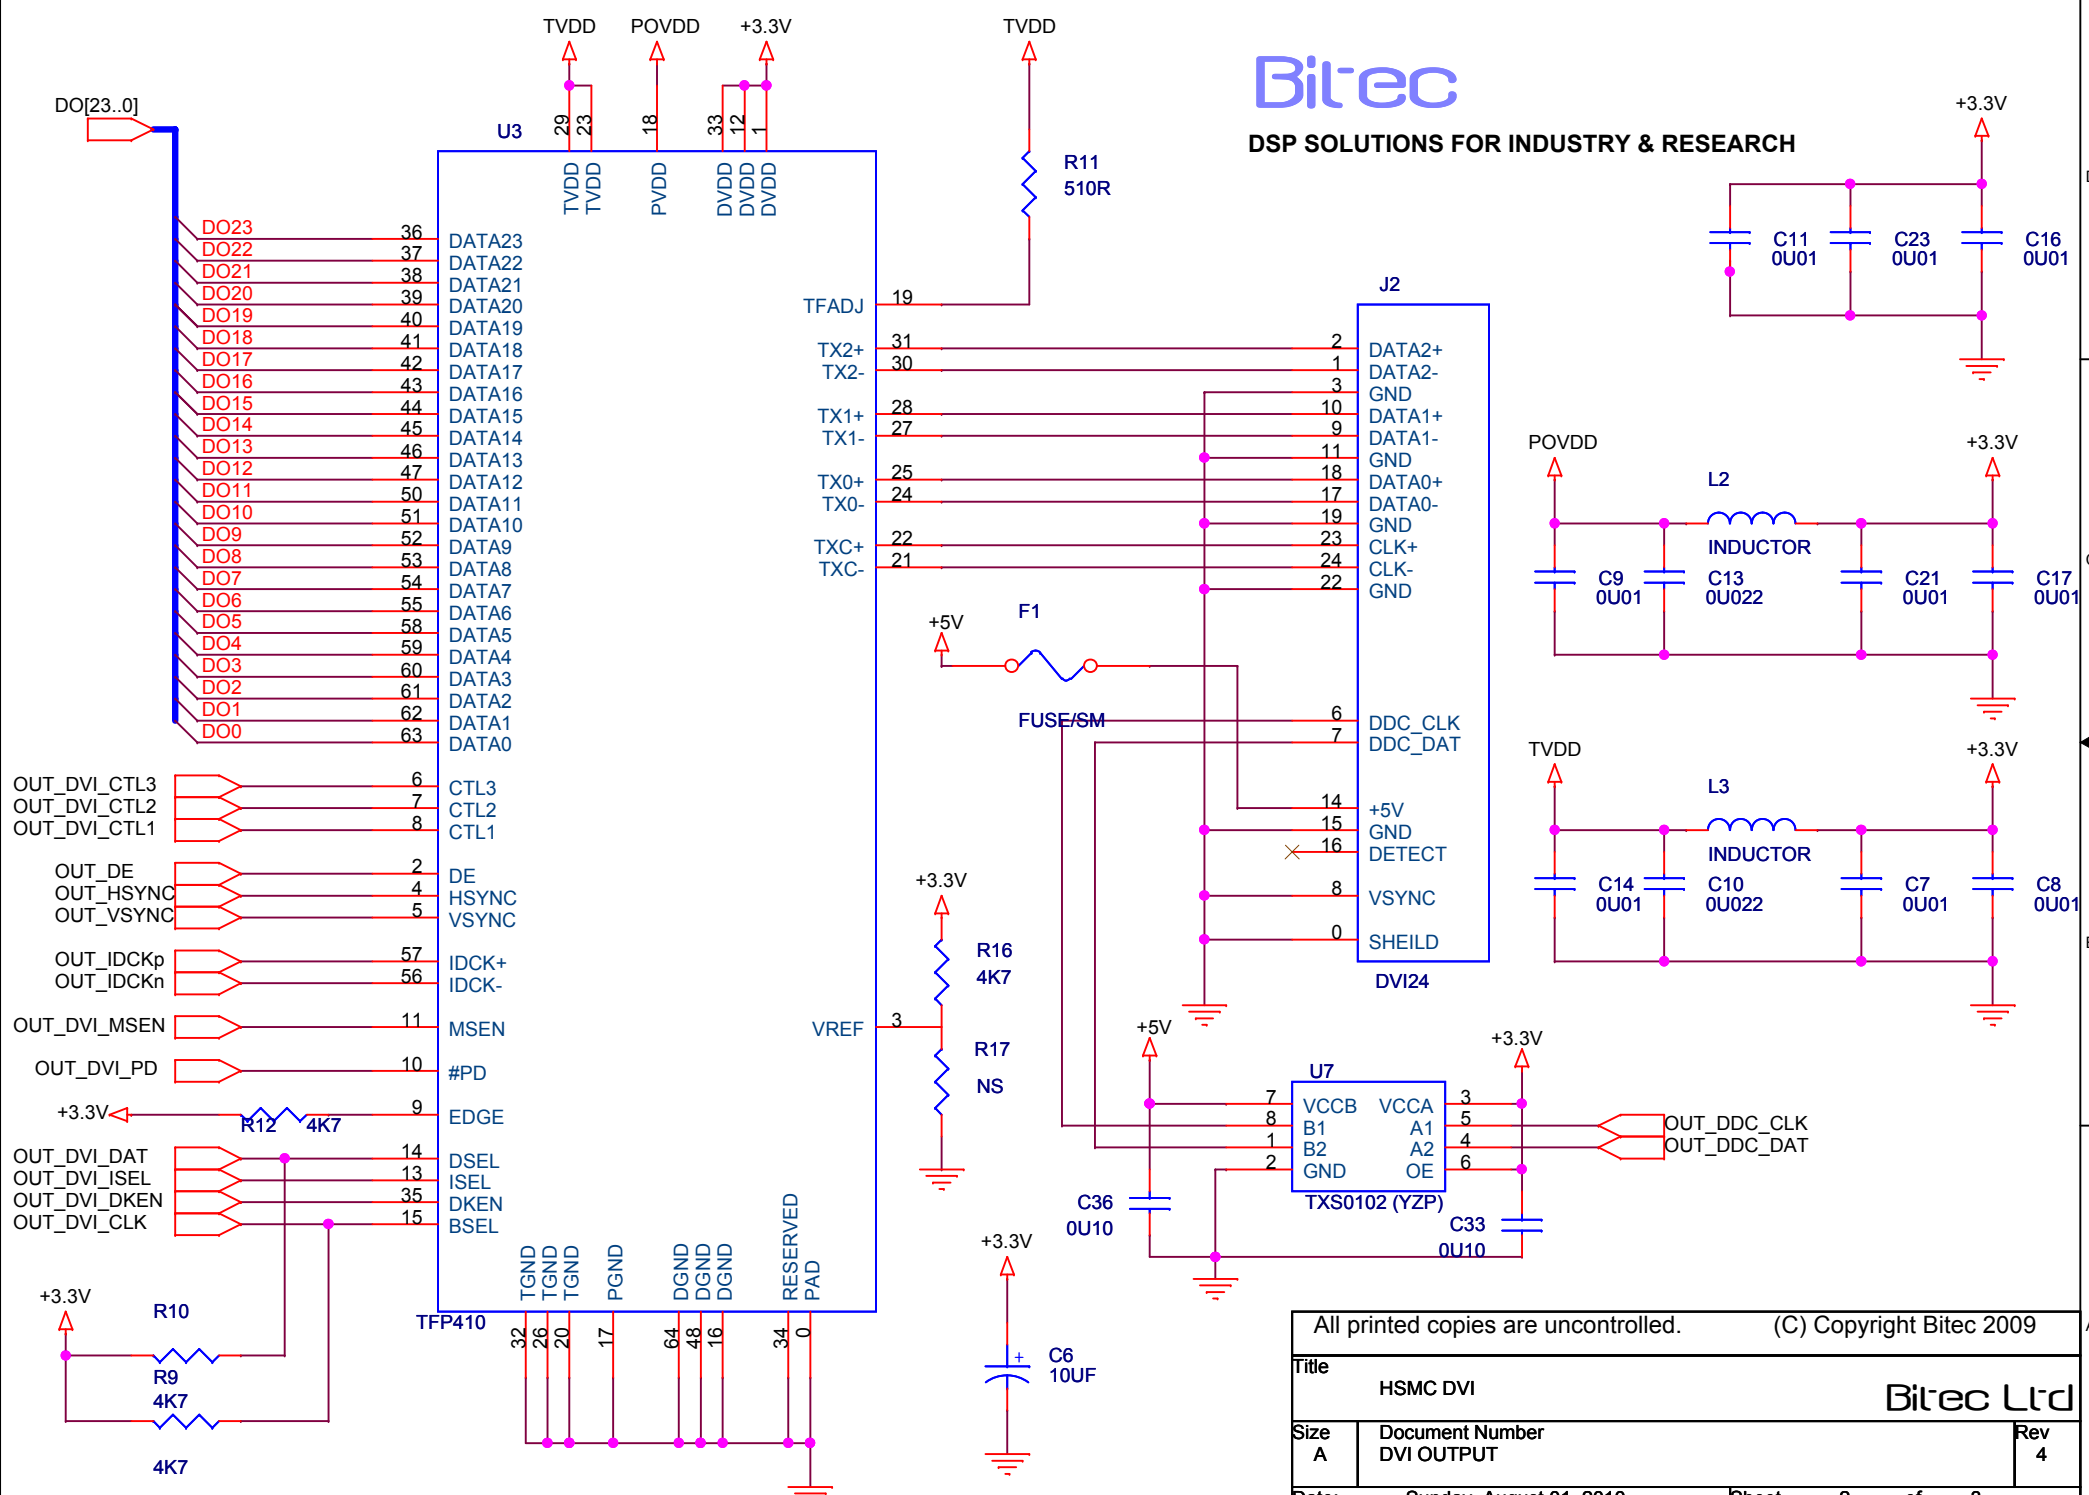

All printed copies are uncontrolled. (C) Copyright Bitec 2009

Title		
HSMC DVI		
Size	Document Number	Rev
A	DVI INPUT	4
Date:	Sunday, August 01, 2010	Sheet 1 of 3

DSP SOLUTIONS FOR INDUSTRY & RESEARCH

All printed copies are uncontrolled. (C) Copyright Bitec 2009

Title		HSMC DVI		Bitec Ltd	
Size	A	Document Number	DVI OUTPUT		
Date:	Sunday, August 01, 2010	Sheet	2 of 3	Rev	4