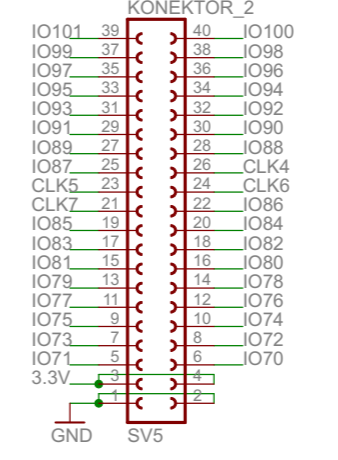

Altera Cyclone III EP3C16Q240C8N

Cyclone III Board Navrh Václav Kraus