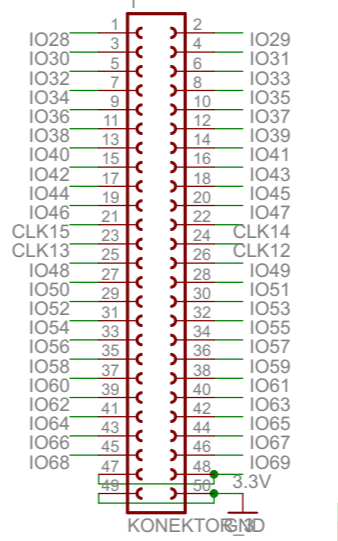

Altera Cyclone III EP3C16Q240C8N

Cyclone III Board Navrh Václav Kraus