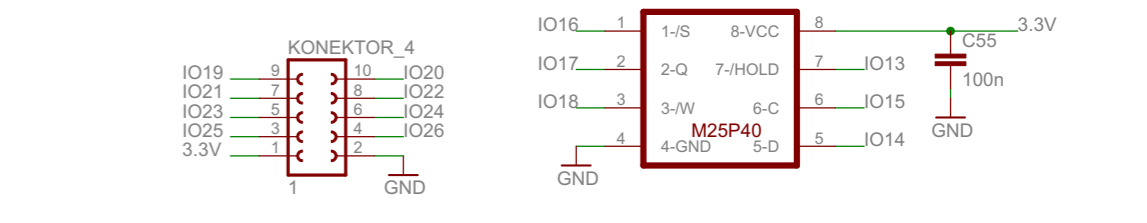

Altera Cyclone III EP3C16Q240C8N

Cyclone III Board Navrh Václav Kraus