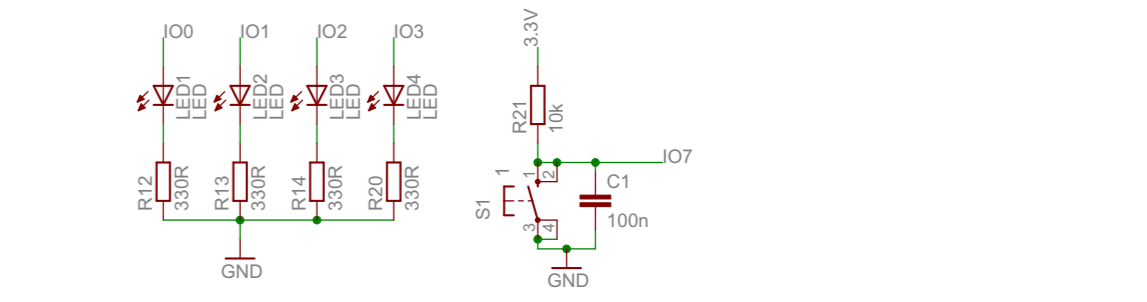

Altera Cyclone III EP3C16Q240C8N

Cyclone III Board Navrh Václav Kraus