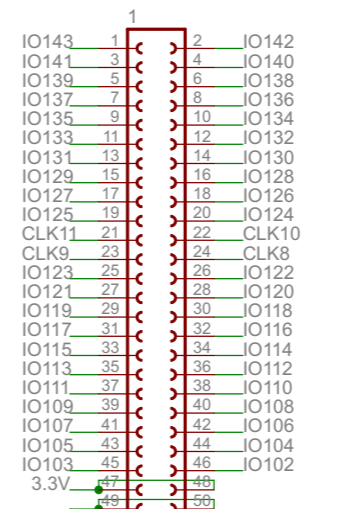

Altera Cyclone III EP3C16Q240C8N

Cyclone III Board Navrh Václav Kraus