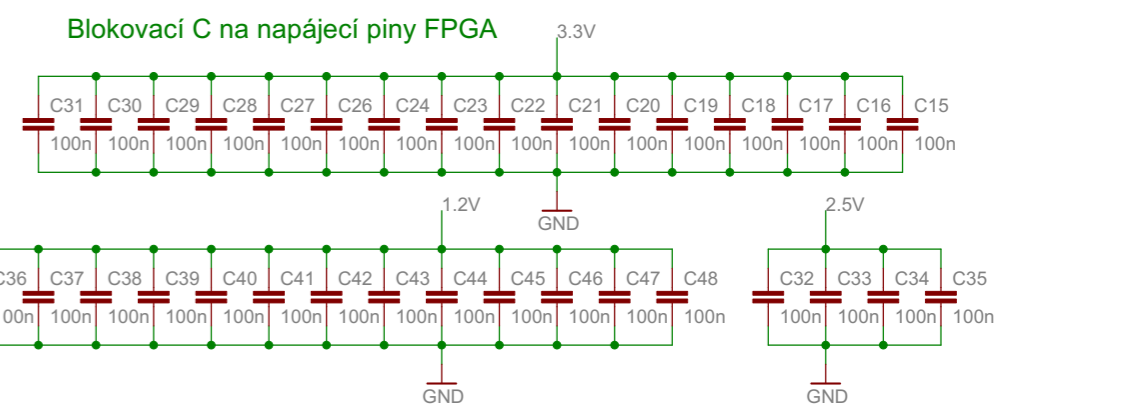

Altera Cyclone III EP3C16Q240C8N

Cyclone III Board Navrh Václav Kraus