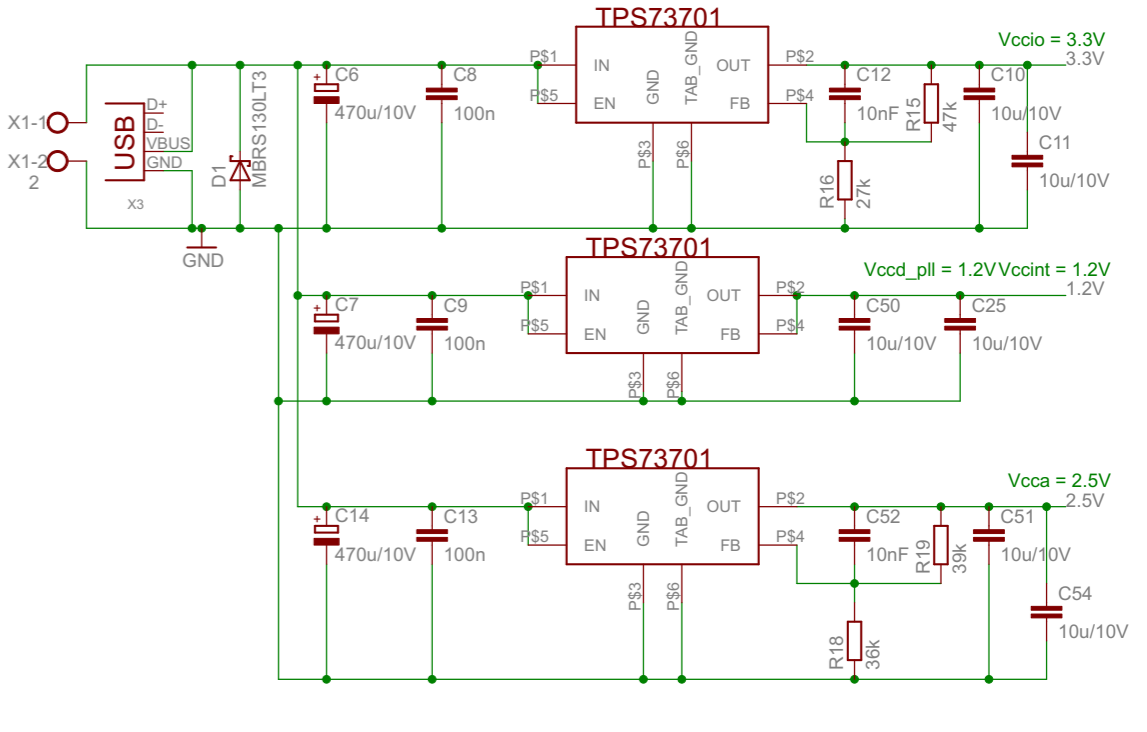

Altera Cyclone III EP3C16Q240C8N

Cyclone III Board Navrh Václav Kraus