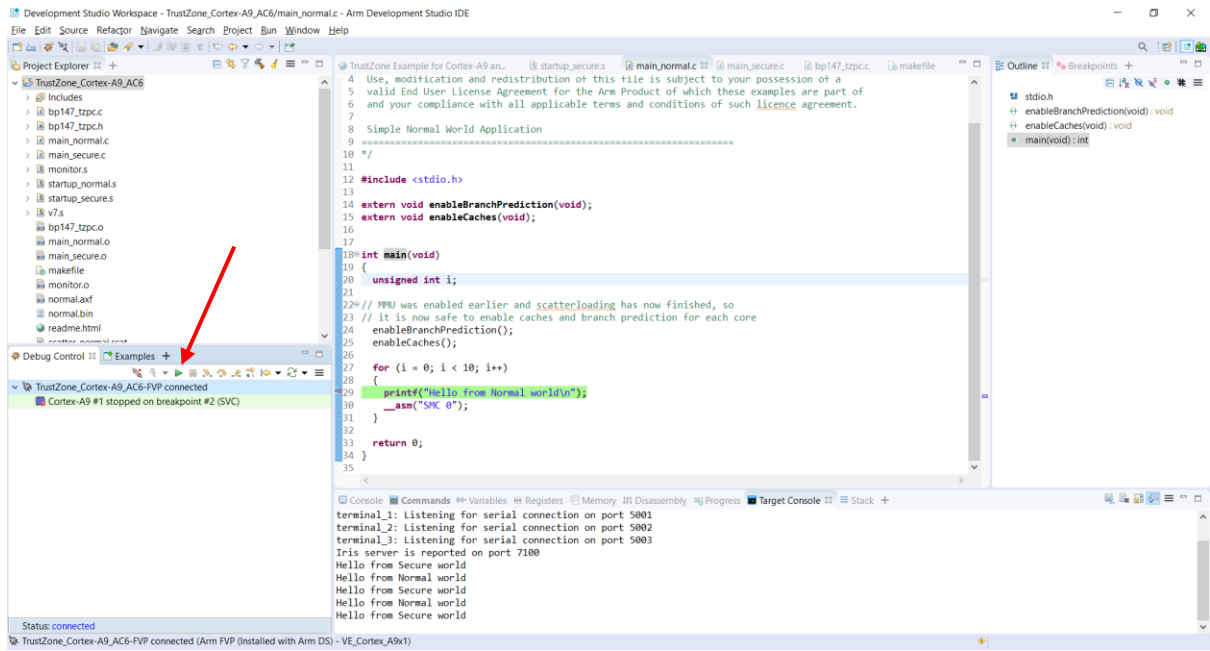

Target console output after I click the "Green Play" Button.

Debug Configuration